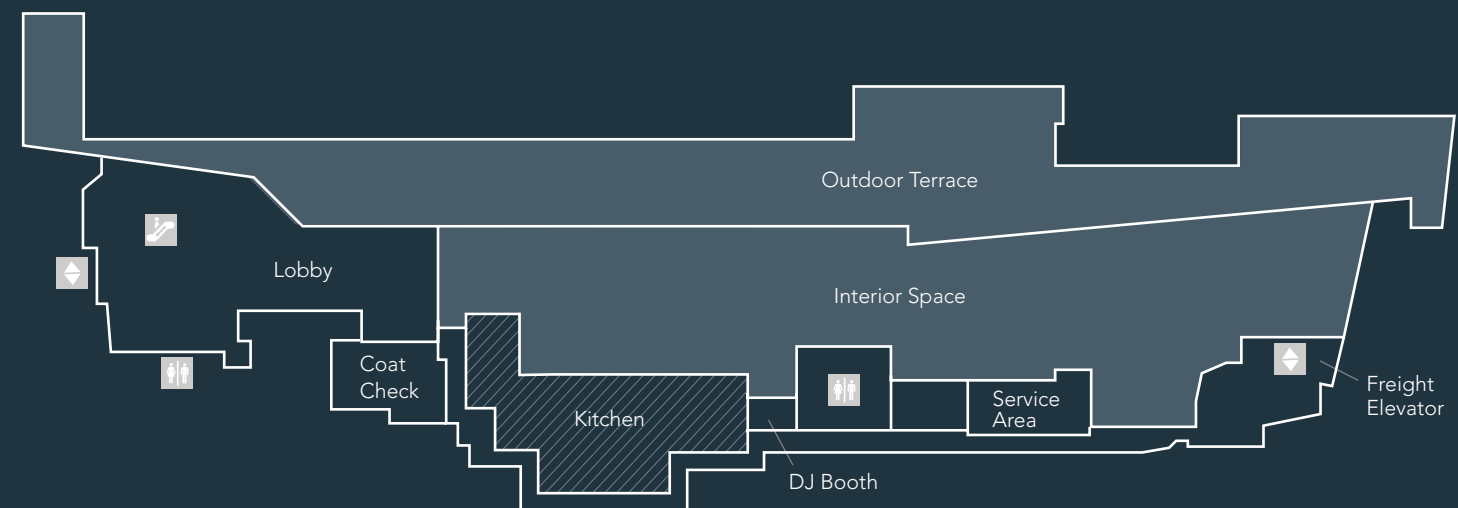

# BE UNCONVENTIONAL

With its contemporary aesthetic and urban-chic decor, City View at METREON provides a distinct event backdrop that's anything but typical. The space was refurbished in Summer 2011, with an added green and bride-ready room, loading dock access, coat check and versatile catering area. Amenities now include gas firepits, an elevated DJ booth, a living wall and brand new restrooms. Plus, our services are customizable to make your event stand out—whether it's a wedding reception, corporate gala or bat mitzvah.

## CITY VIEW AT METREON HIGHLIGHTS:

- Event Space: 30,000 sq. ft.
- Interior Space: 18,000 sq. ft.
- Outdoor Terrace: 12,000 sq. ft.
- Floor-to-Ceiling Windows: 20' high
- Capacity: up to 2,000

NEW ENTRANCE

# BREATHTAKING. COSMOPOLITAN. CONVENIENT.

City View at METREON's central location is as celebrated as its skyline view. Just steps from the Moscone Convention Center and flagship hotels, the space is at the heart of downtown San Francisco. Public parking, two highly trafficked BART stations, and the world-renowned Market Street retail corridor are also within a few walkable blocks, making it as accessible as it is stunning.

City View at METREON is booking reservations through the next three years. Reserve now.