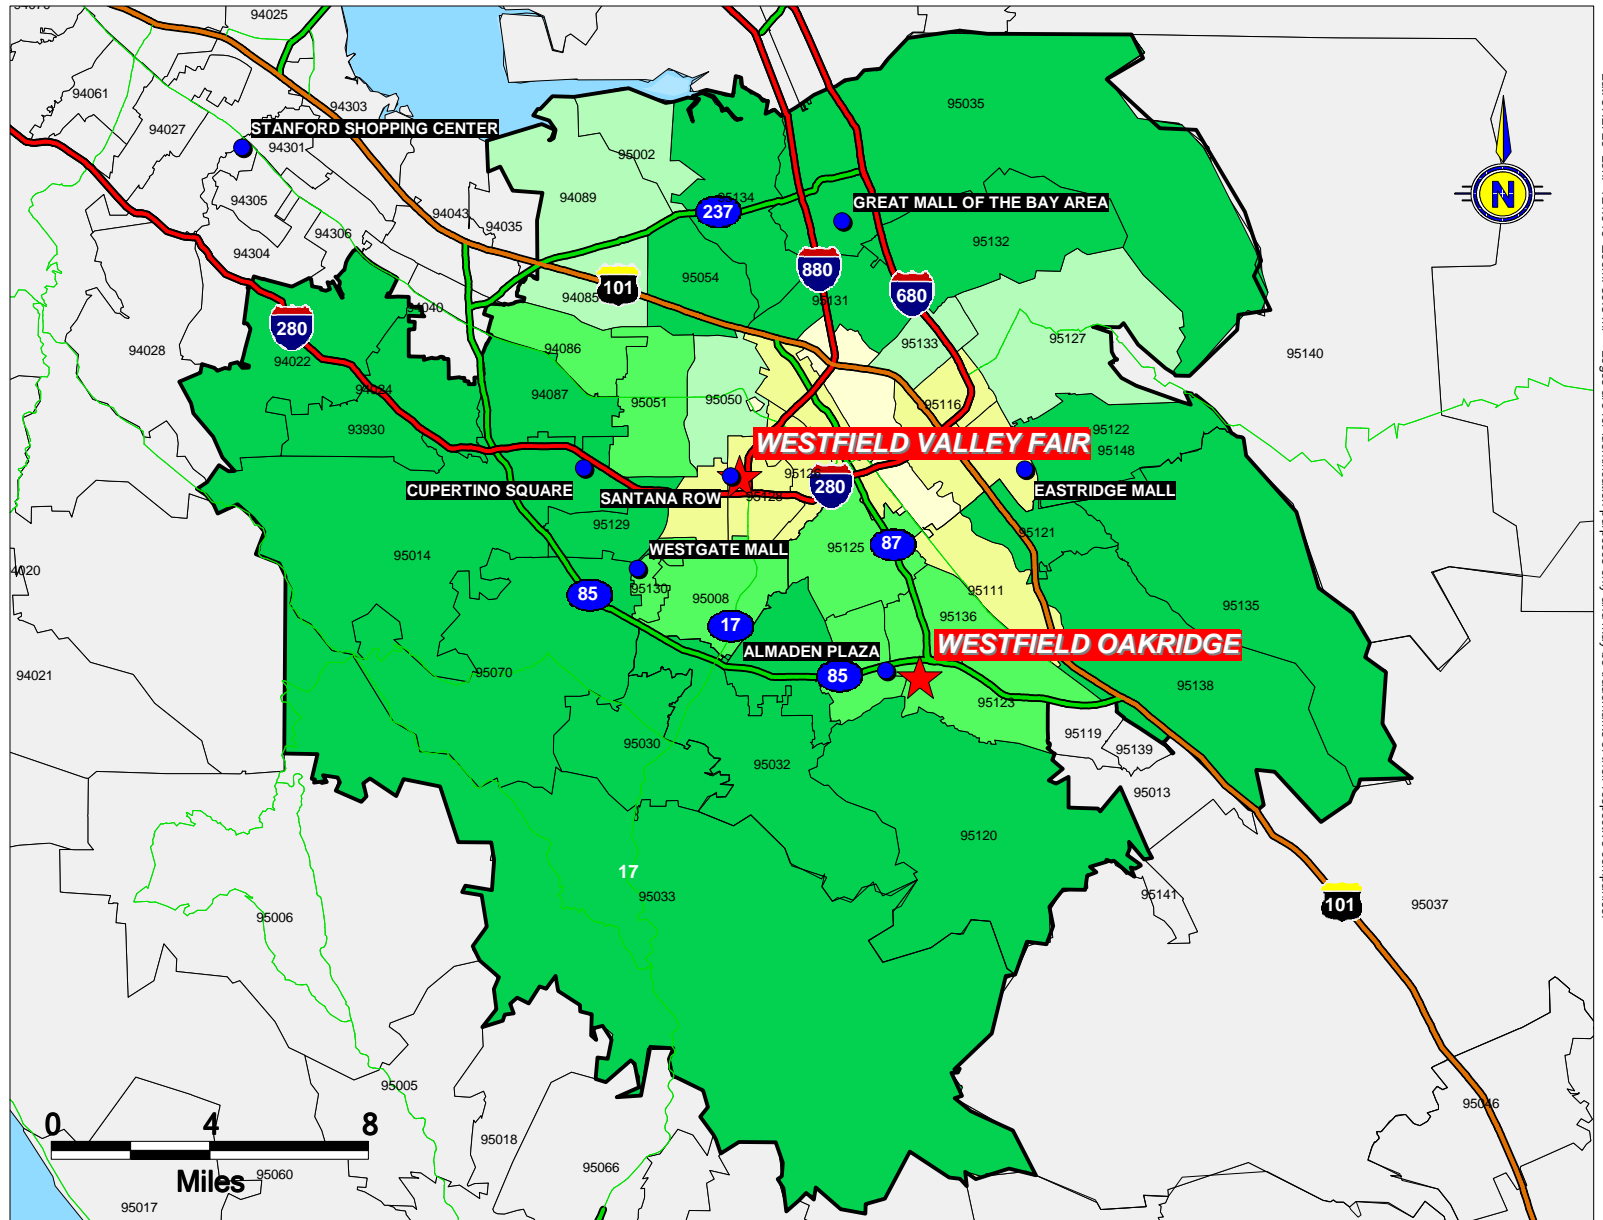

WESTFIELD VALLEY FAIR

2010 Average Household Income

- ★ Westfield Centers
- Regional Competition
- Primary Trade Area

Average HH Income By Zip Codes

- \$115,000 or more
- \$100,000 to \$115,000
- \$85,000 to \$100,000
- \$70,000 to \$85,000
- Less than \$70,000

Lat: 37.2726 Lon: -121.916 Zoom: 39.8 mi Logos are for identification purposes only and may be trademarks of their respective companies.

October 2010

This map was produced using data from private and government sources deemed to be reliable. The information herein is provided without representation or warranty.