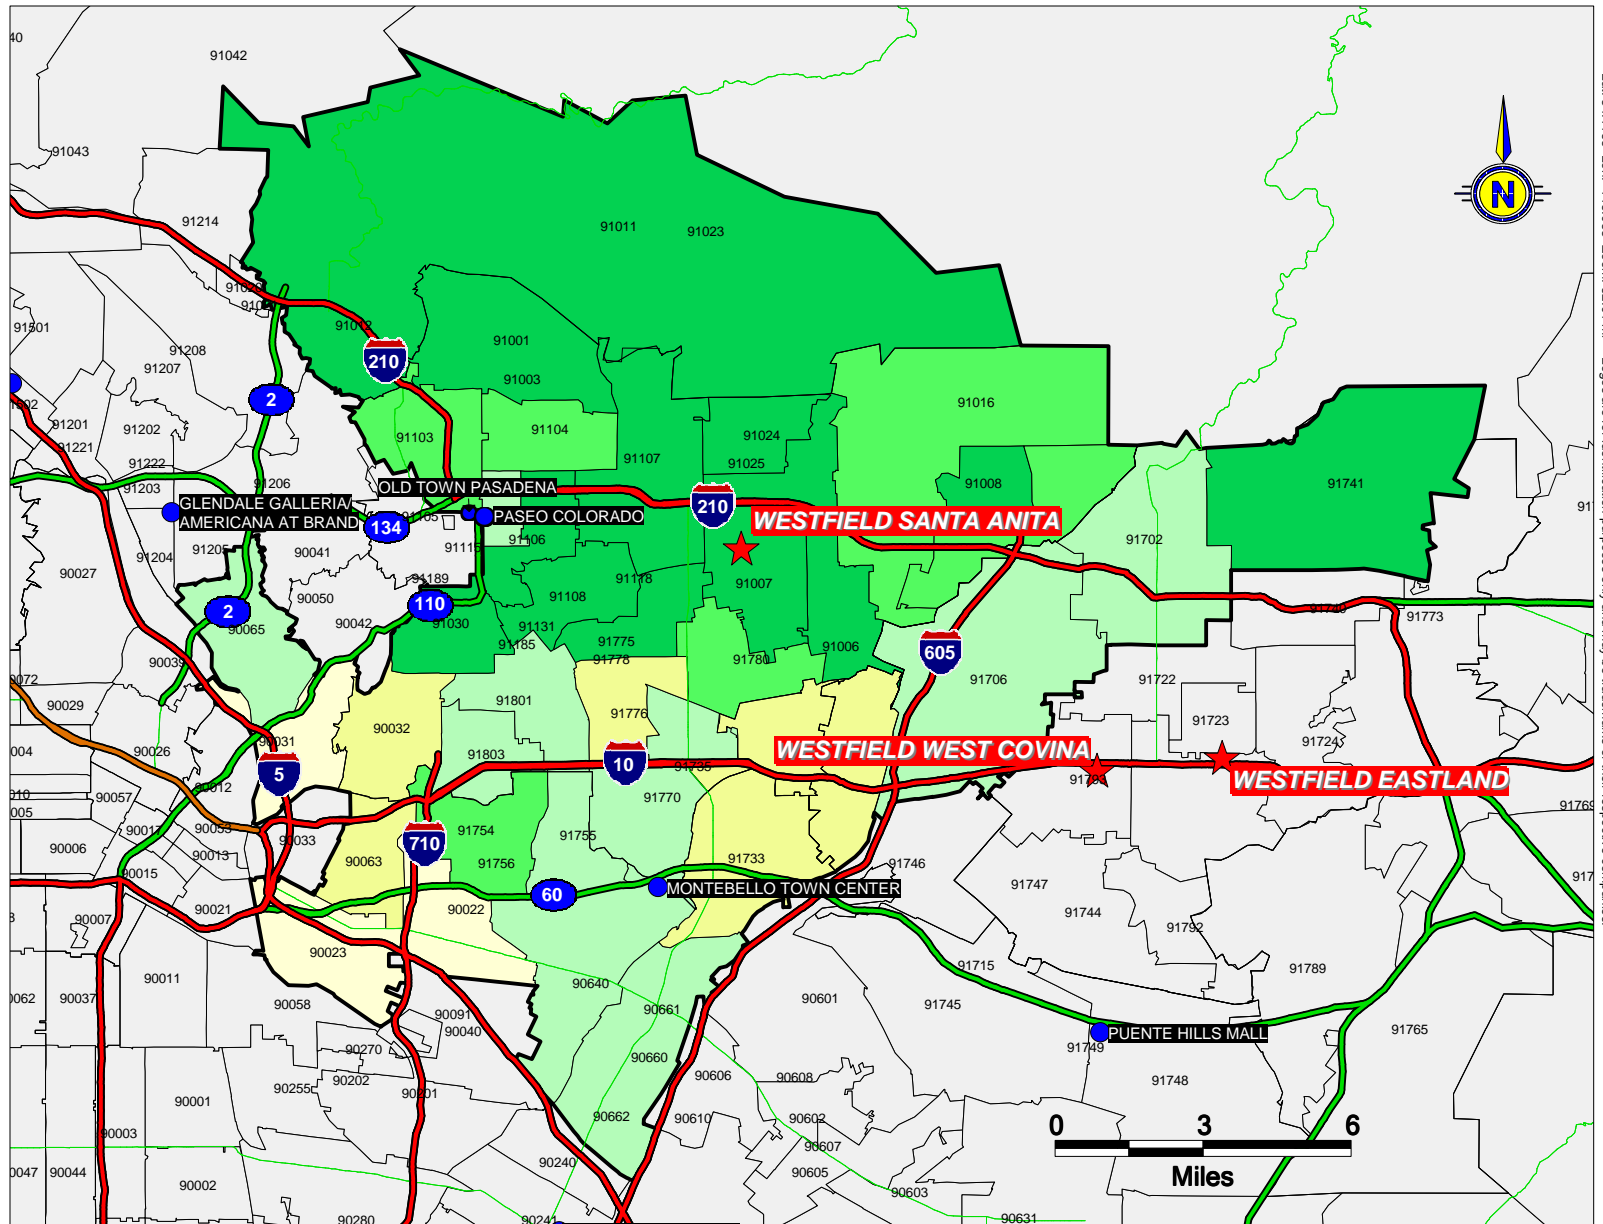

WESTFIELD SANTA ANITA *

2010 Average Household Income

- ★ Westfield Centers
- Regional Competition
- Primary Trade Area

Average HH Income By Zip Codes

- \$80,000 or more
- \$70,000 to \$80,000
- \$60,000 to \$70,000
- \$50,000 to \$60,000
- Less than \$50,000

Lat: 34.1155 Lon: -118.033 Zoom: 32.01 mi. Logs are for identification purposes only and may be trademarks of their respective companies.

October 2010

This map was produced using data from private and government sources deemed to be reliable. The information herein is provided without representation or warranty.