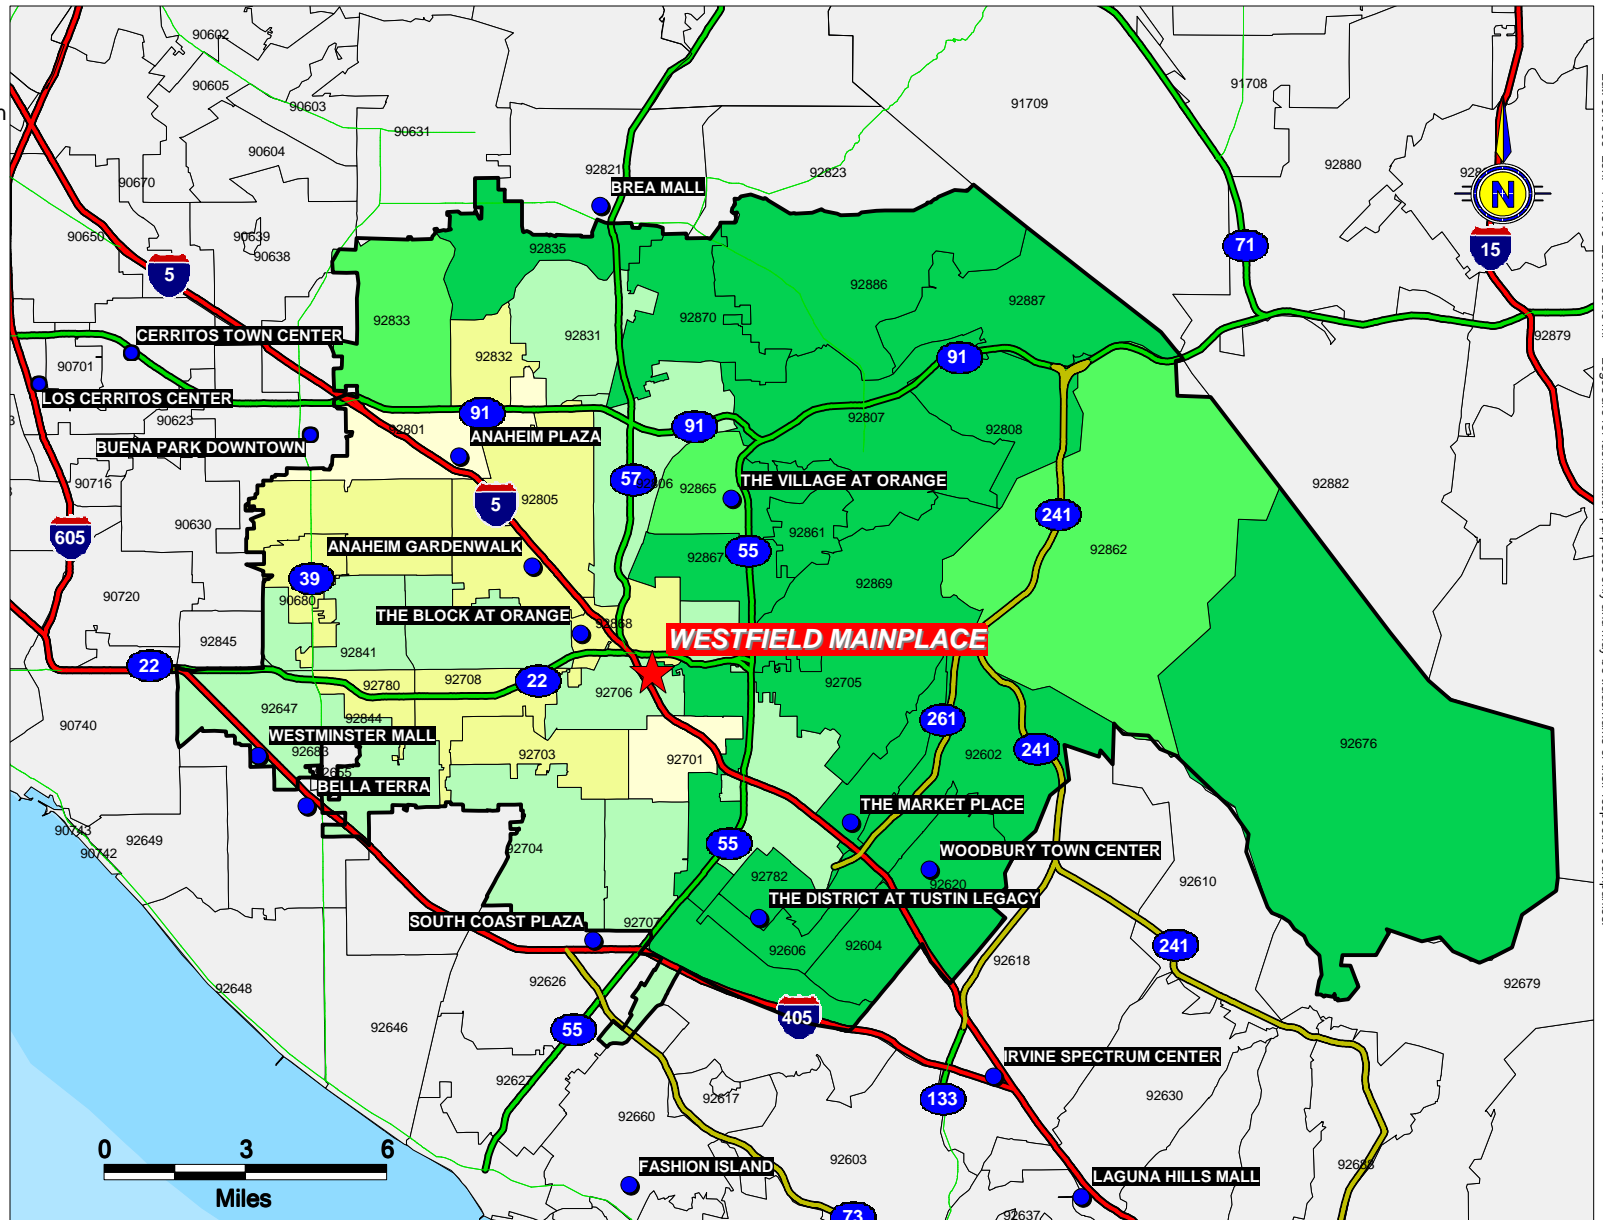

# WESTFIELD MAINPLACE

## 2010 Average Household Income

Lat: 33.7906 Lon: -117.813 Zoom: 33.49 mi. Logs are for identification purposes only and may be trademarks of their respective companies.

October 2010

This map was produced using data from private and government sources deemed to be reliable. The information herein is provided without representation or warranty. ©2010, SITES USA Inc., Chandler, AZ (480) 491-1112. All Rights Reserved.