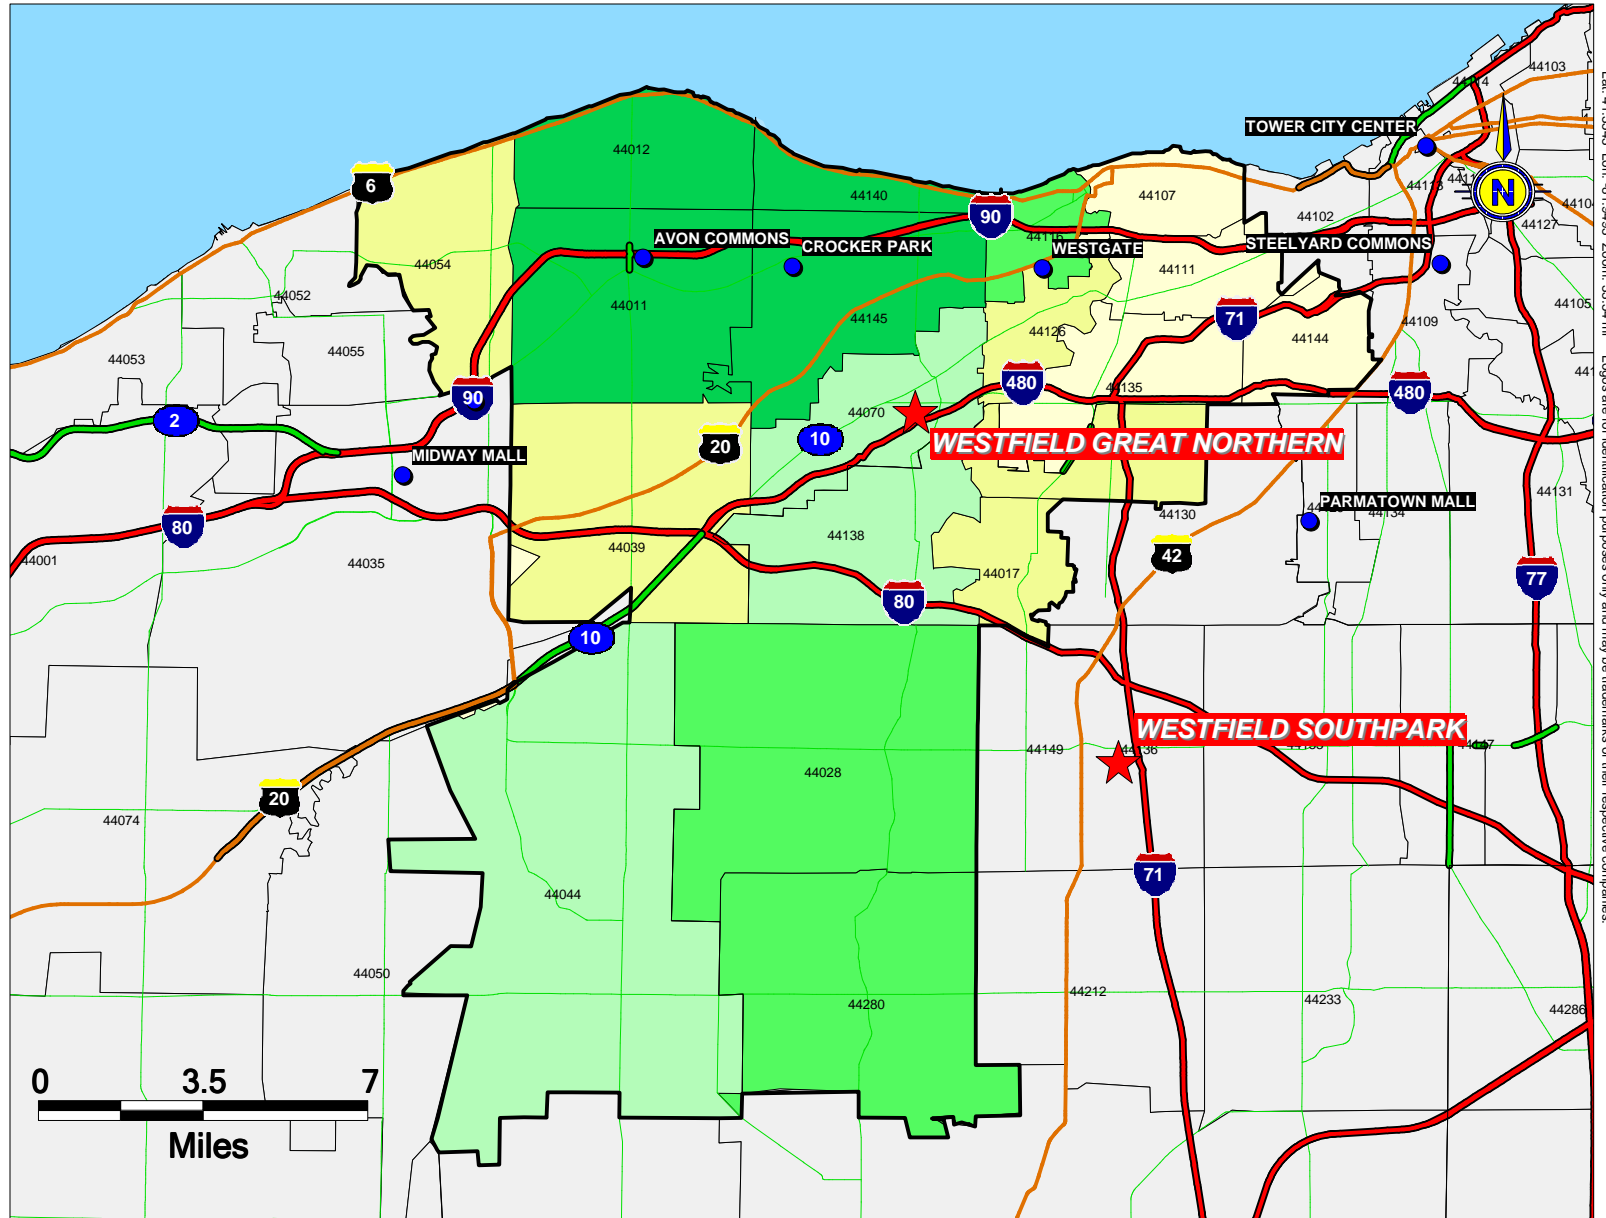

WESTFIELD GREAT NORTHERN

2010 Average Household Income

- ★ Westfield Centers
- Regional Competition
- Primary Trade Area

Average HH Income By Zip Codes

- \$90,000 or more
- \$80,000 to \$90,000
- \$70,000 to \$80,000
- \$60,000 to \$70,000
- Less than \$60,000

Lat: 41.3543 Lon: -81.9493 Zoom: 33.54 mi. Logs are for identification purposes only and may be trademarks of their respective companies.

October 2010

This map was produced using data from private and government sources deemed to be reliable. The information herein is provided without representation or warranty. ©2010, SITES USA Inc., Chandler, AZ (480) 491-1112. All Rights Reserved.