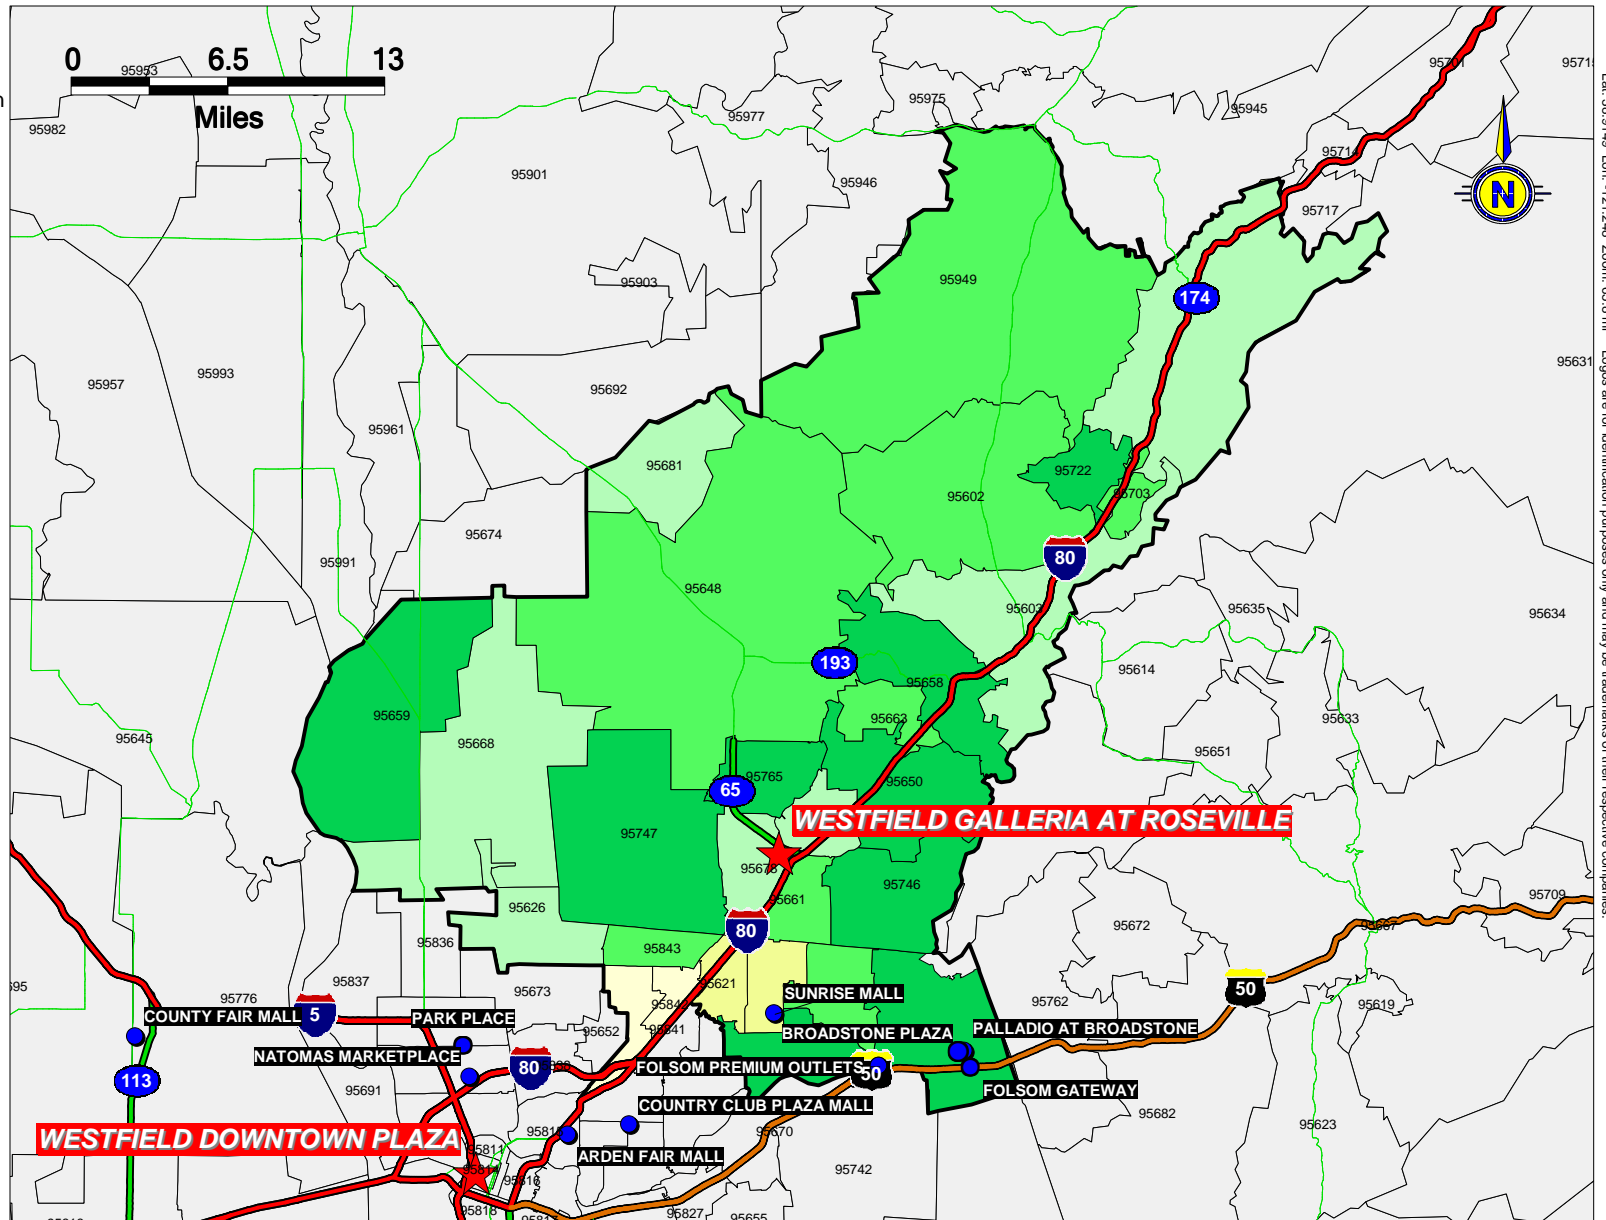

WESTFIELD GALLERIA AT ROSEVILLE

2010 Average Household Income

Westfield
Galleria at Roseville

Westfield
Galleria at Roseville

October 2010

This map was produced using data from private and government sources deemed to be reliable. The information herein is provided without representation or warranty.