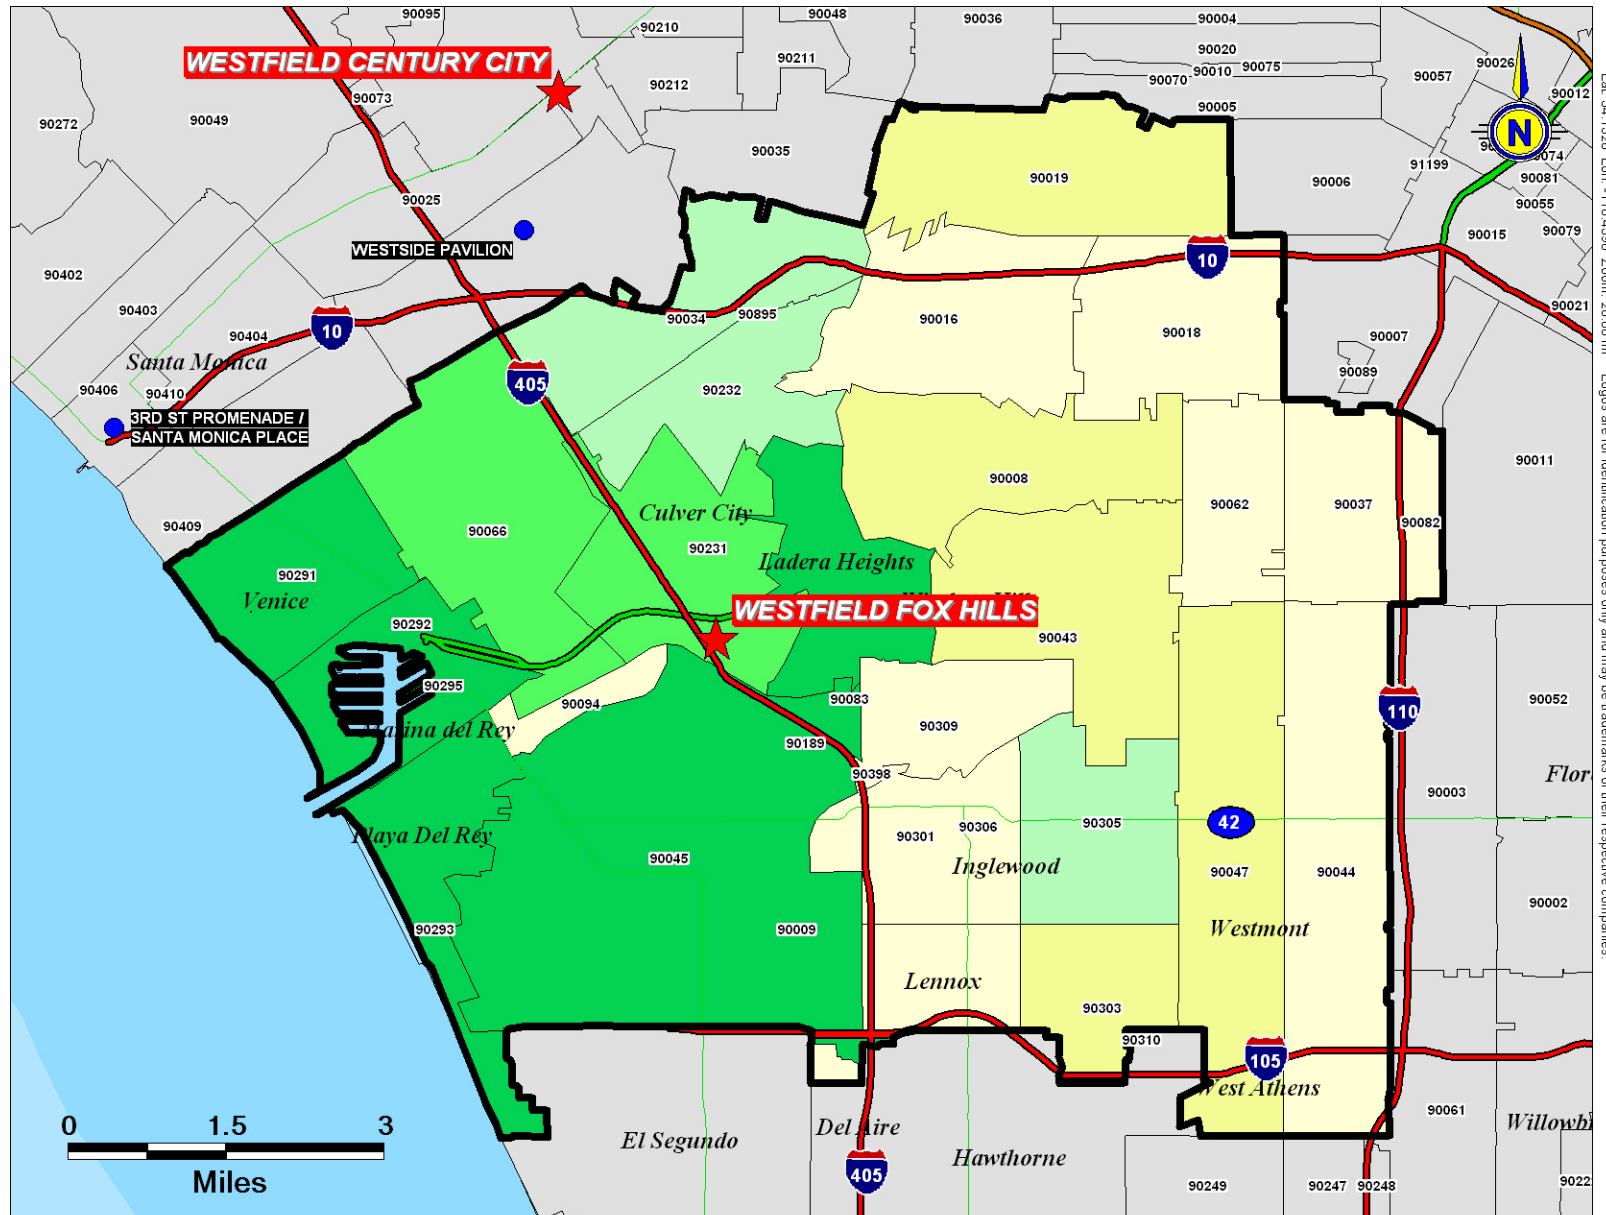

WESTFIELD FOX HILLS

2007 Average Household Income

-  Westfield Centers
-  Regional Competition
-  Primary Trade Area

Average HH Income By Zip Codes

-  \$80,000 or more
-  \$70,000 to \$80,000
-  \$60,000 to \$70,000
-  \$50,000 to \$60,000
-  Less than \$50,000

Lat: 34.1320 Lon: -118.4390 Zoom: 20.00 mi. Logos are for identification purposes only and may be trademarks of their respective companies.

Fox Hills

February 2008

This map was produced using data from private and government sources deemed to be reliable. The information herein is provided without representation or warranty.