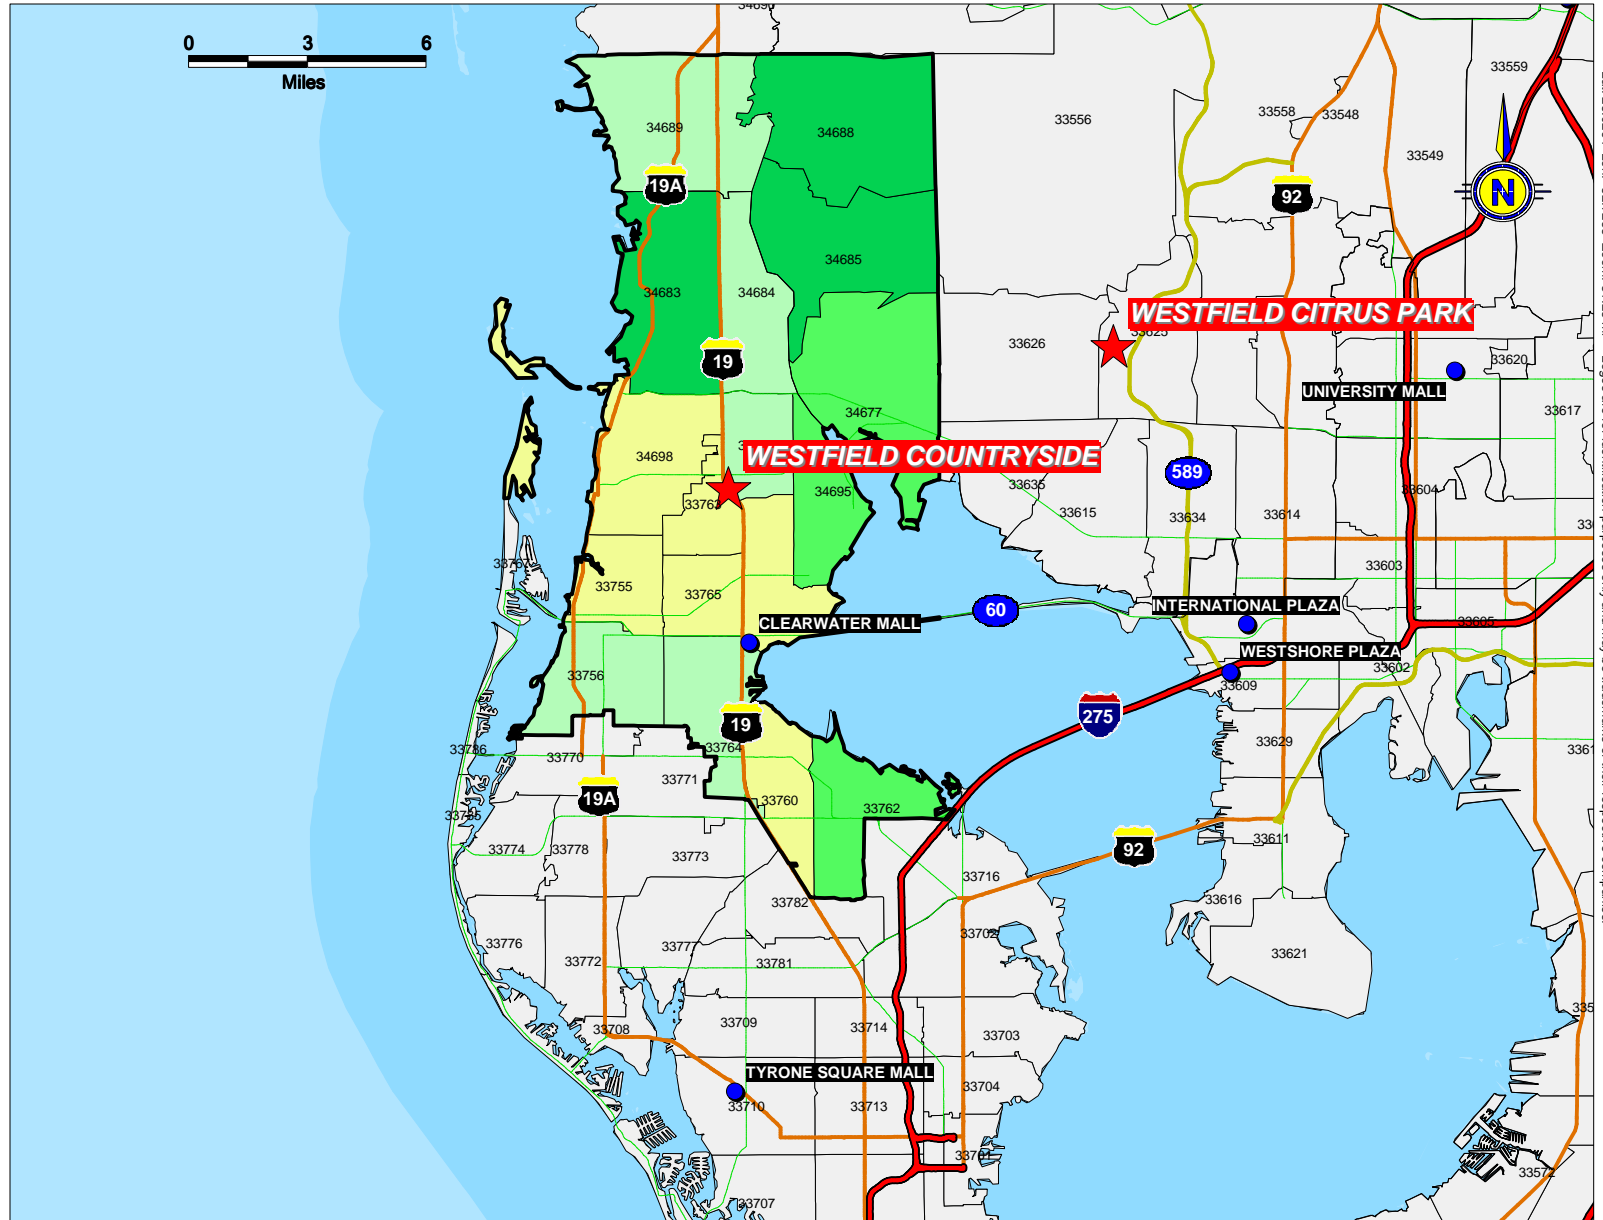

WESTFIELD COUNTRYSIDE

2010 Average Household Income

- ★ Westfield Centers
- Regional Competition
- Primary Trade Area

Average HH Income By Zip Codes

- \$80,000 or more
- \$70,000 to \$80,000
- \$60,000 to \$70,000
- \$50,000 to \$60,000
- Less than \$50,000

Lat: 28.0294 Lon: -82.7238 Zoom: 31.25 mi. Logs are for identification purposes only and may be trademarks of their respective companies.