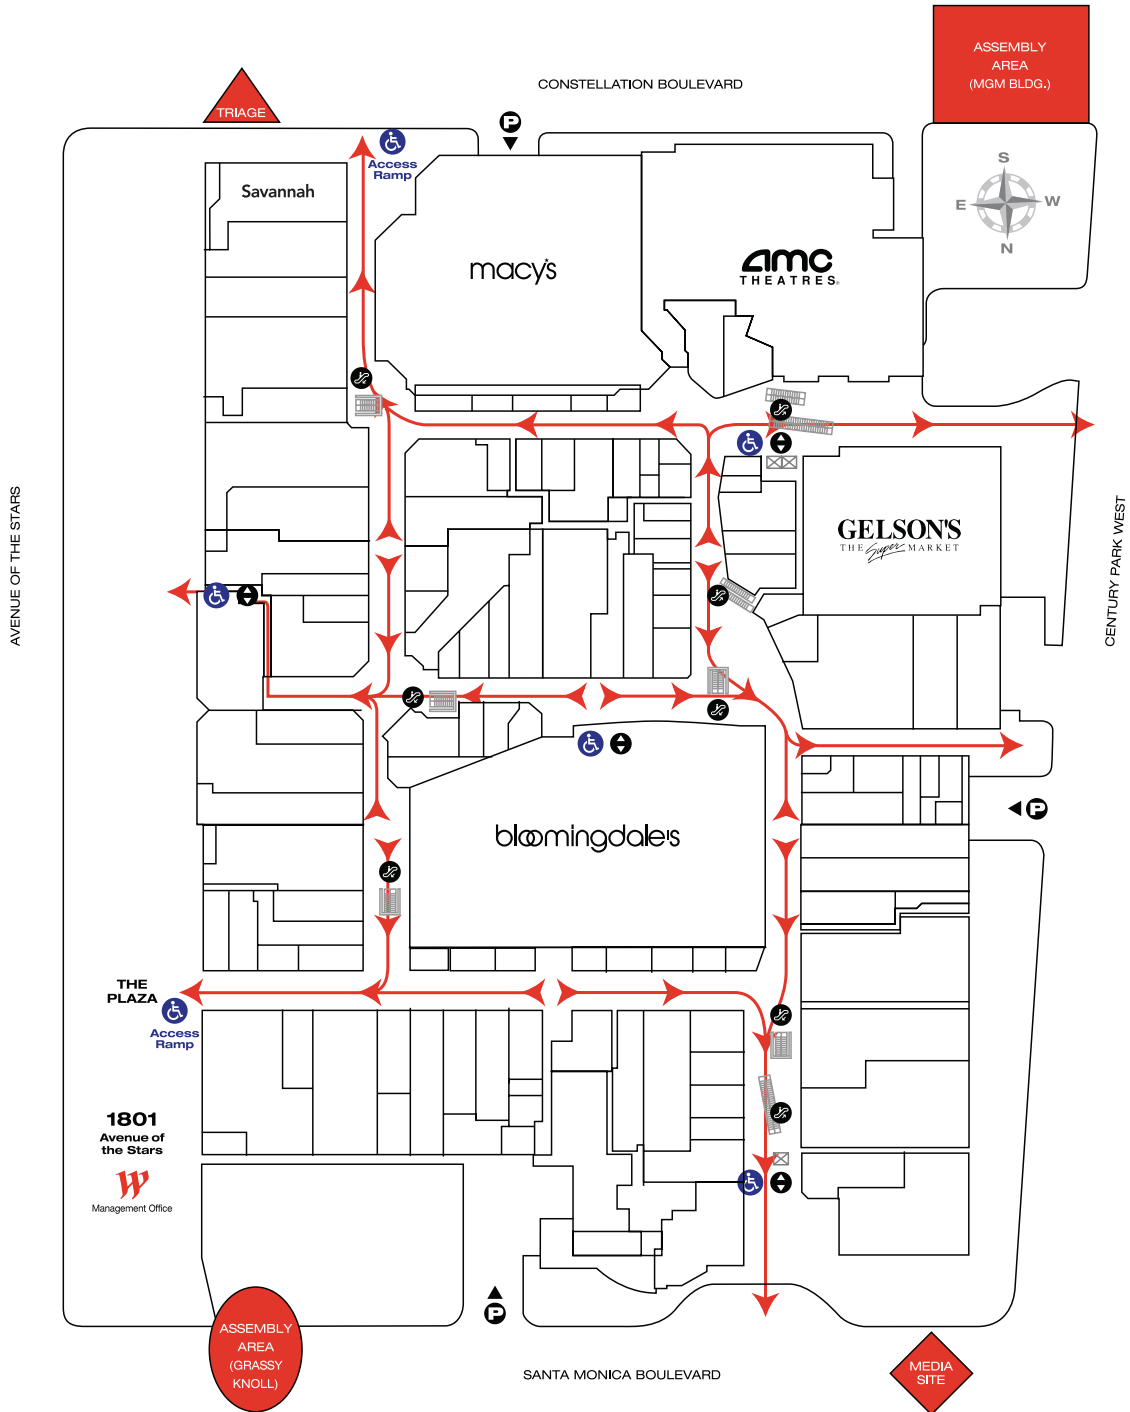

Westfield[®] Century City

DISABLED ACCESS MAP

In Case of Emergency or Power Outage, Please Use Ramp Access Points Only

LEGEND	
	Disabled Access
	Elevator