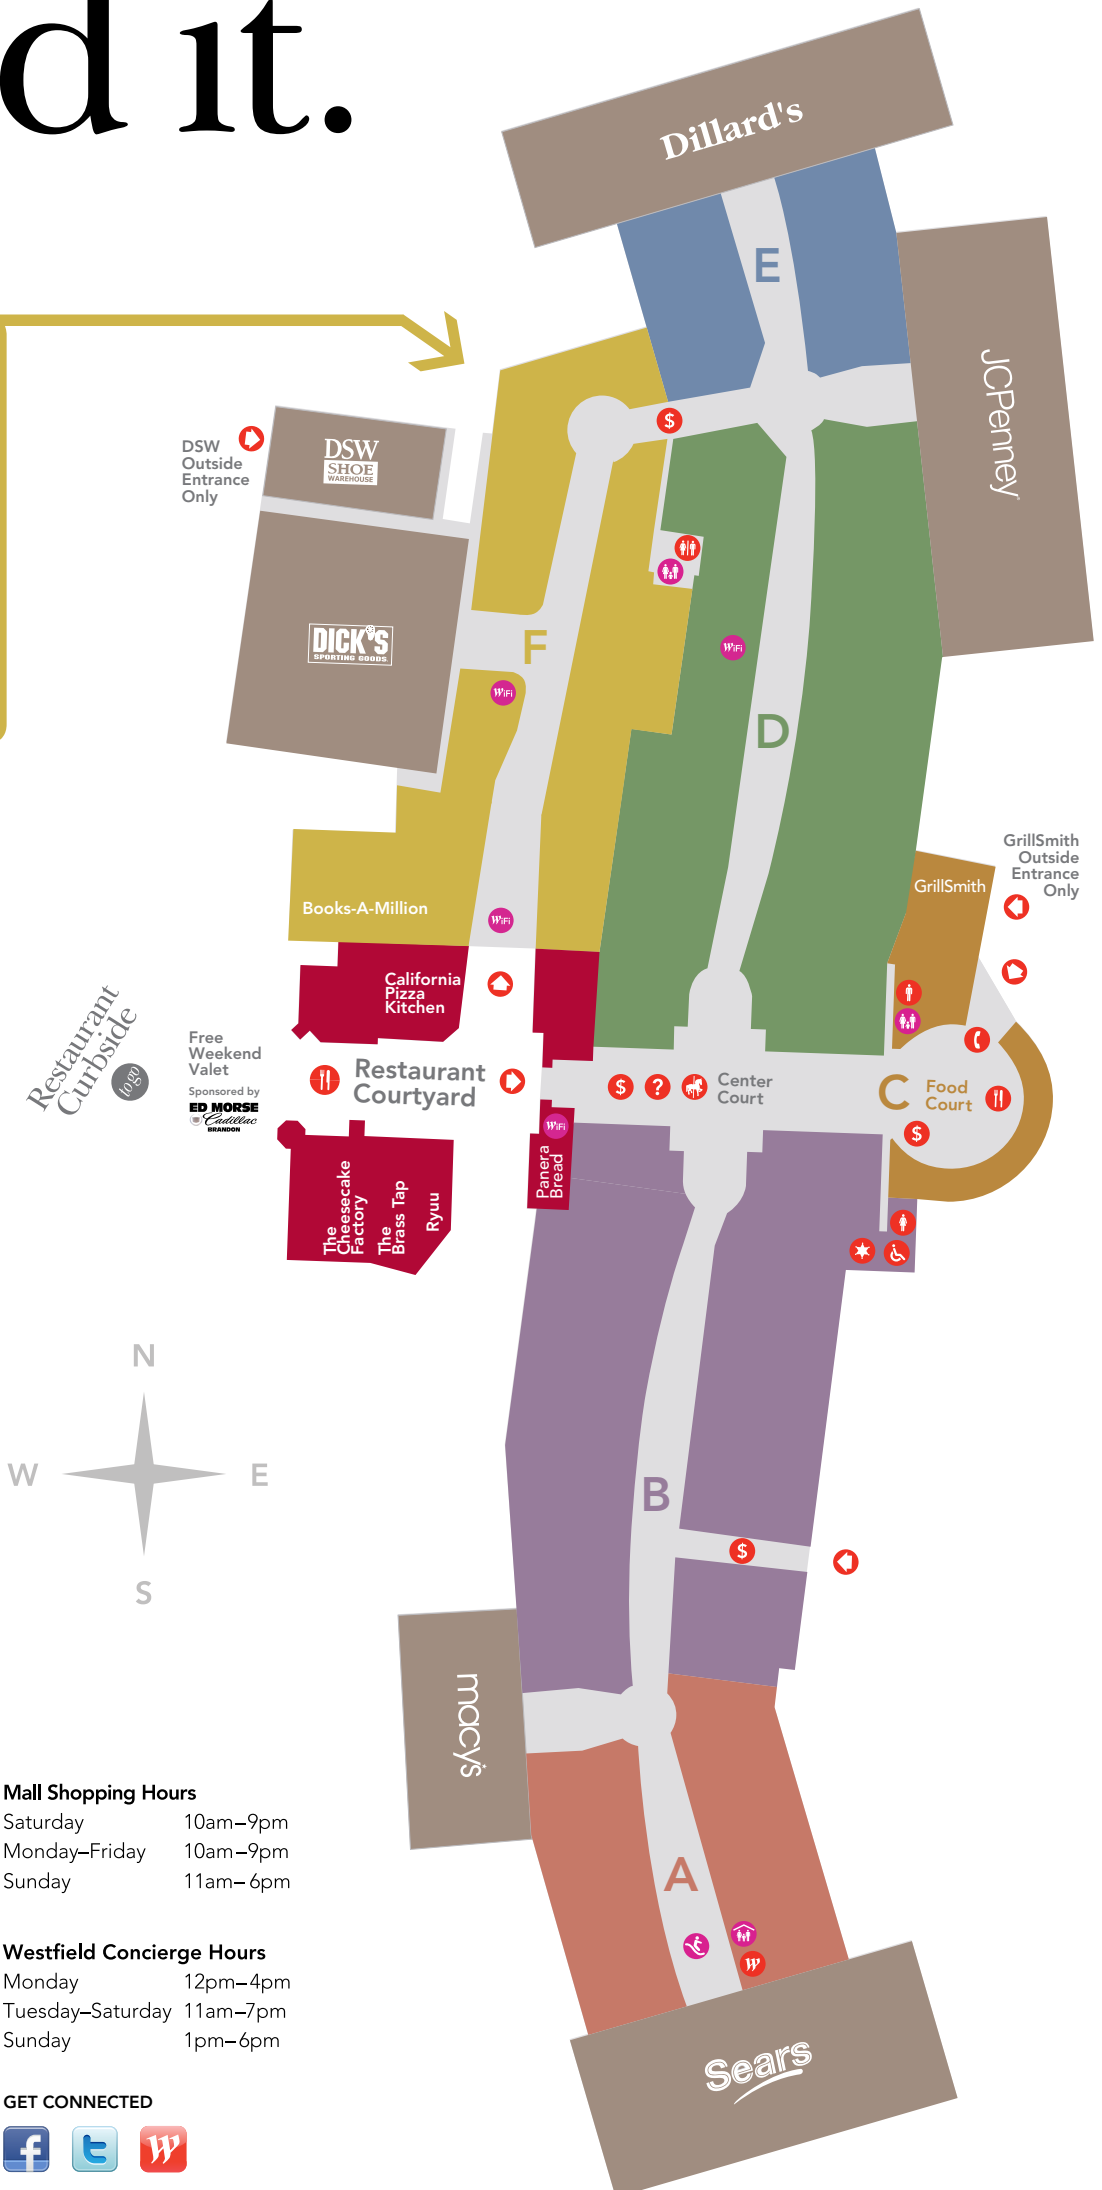

Find it.

NOW OPEN

SEPHORA
COACH
Coldwater Creek
WHITE HOUSE | BLACK MARKET

Map Key

-  ATM
-  Carousel
-  Entrance
-  Food
-  Management Office
-  Restrooms
-  Companion Room
-  Men's Room
-  Women's Room
-  Security
-  Westfield Concierge
-  Telephone
-  Wi-Fi Hotspot

GET CONNECTED

Apparel - Women's

D	Abercrombie & Fitch
D	aerie by American Eagle
B	Aeropostale
B	American Eagle Outfitters
D	Anais Gvani
F	bebe
B	Body Shop
B	Buckle, The
F	Cache
B	Cacique
B	Charlotte Russe
B	CCS
D	Chico's
F	Coach
F	Coldwater Creek
B	Cotton On
B	Express
B	Forever 21
D	Frederick's of Hollywood
B	G by Guess
B	Hollister & Co.
B	Hot Topic
B	Lane Bryant
D	Limited, The
D	LOFT
F	Lucky Brand Jeans
A	Motherhood Maternity
D	New York & Company
B	PacSun
D	Papaya
B	Oakley
F	Quiksilver
F	Swim 'n Sport
F	Tilly's
F	Torrid
D	Victoria's Secret
F	White House Black Market
E	Windsor
D	Zumiez

D	Anais Gvani
E	LensCrafters
B	Oakley
F	Solstice Sunglass Boutique
A	Sunglass Hut
A	Visionworks

Food-Court

C	Chicken Kitchen
C	Chick-fil-A
C	Five Guys
C	GrillSmith (Outside Entrance Only)
C	Hibachi-San Grill
C	Panda Express
C	Pretzel Maker
C	Steak Escape
C	Subway
C	Sushi Bar by Sarku Japan
C	Thai Max
C	Villa Fresh Italian Kitchen

Health & Beauty

B	Aroma Scent of Style
D	Bare Escentuals
D	Bath & Body Works
D	The Body Shop
A	Brandon Salon & Spa
B	Brow Art 23
E	Brow Art 23
D	General Nutrition Center
B	Lee Nail Spa
F	Lush Fresh Handmade Cosmetics
A	MasterCuts
C	Mia & Maxx Hair Studio
D	Perfumania
E	Regis Hairstylists
F	Sephora
B	Tessani Hair Studio
A	Trade Secret